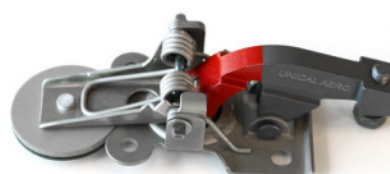

## HA736-1UA

Installs on: Wing Doors

**Push Button  
Latch Assembly**

OEM Hartwell #: HA915K4276

B737-600, 700, 800, 900 SERIES

**Push Button  
Latch Assembly**

OEM Hartwell #: H3479-5

B737-600, 700, 700C, 800, 900 SERIES  
B777-200, 200LR, 300, 300ER, 777F SERIES