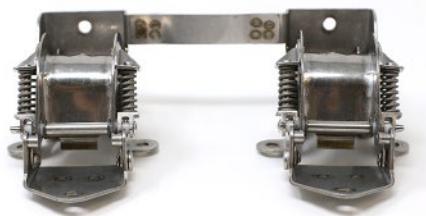

A319, A320, A330
A340 SERIES

161A1154-2UA

Installs on: Main Landing Gear

Gland Nut

OEM Boeing #: 161A1154-2

B737-600, 700, 800, 900 SERIES

H3186-1UA

Installs on: Strut Access Door

Hinge Assembly

OEM Hartwell #: H3186-1

B767-200, 300/300ER/300F, 400ER

H854-9UA

Installs on: External Power
Gatelink Access Door

Hinge Assembly

OEM Hartwell #: H854-9

B737-300, 400, 500 SERIES
B777-200/200LR, 300/300ER, F

H854-5UA

Installs on: Waste/Water
Access Door

Hinge Assembly

OEM Hartwell #: H854-5

B757-200/200PF/200CB, 300 SERIES

H859-1UA

Installs on: Fuselage Doors

Hinge Assembly

OEM Hartwell #: H859-1

B737-100 to 900 SERIES
B747-400 SERIES, B757-200 SERIES
B777-200, 300 SERIES

HA225-7UA

131728-1UA

HA225-9UA

Installs on: Overhead Stowage Bin Door Assembly

Latch Assembly

OEM Hartwell #: HA225-7